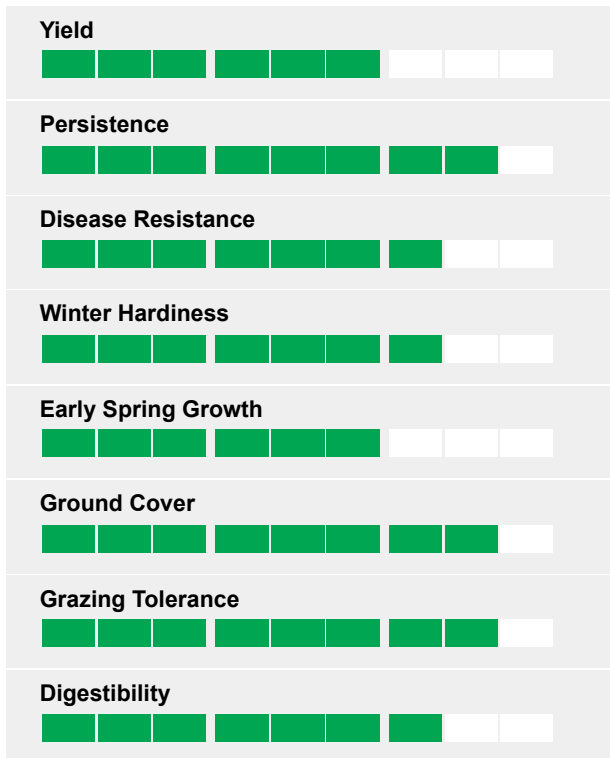

A medium to long term grazing mixture

## Leafy, dense swards

- Varieties are selected for their grazing performance
- Contains mostly late Perennial Ryegrass that can withstand heavy grazing
- High FIBER ENERGY varieties leading to excellent animal performance
- The small and medium leaf clovers are selected for their persistency under grazing
- Organic option available

## Ratings

Recommended sowing rate: 14-15 kg/acre 35-37 kg/Ha